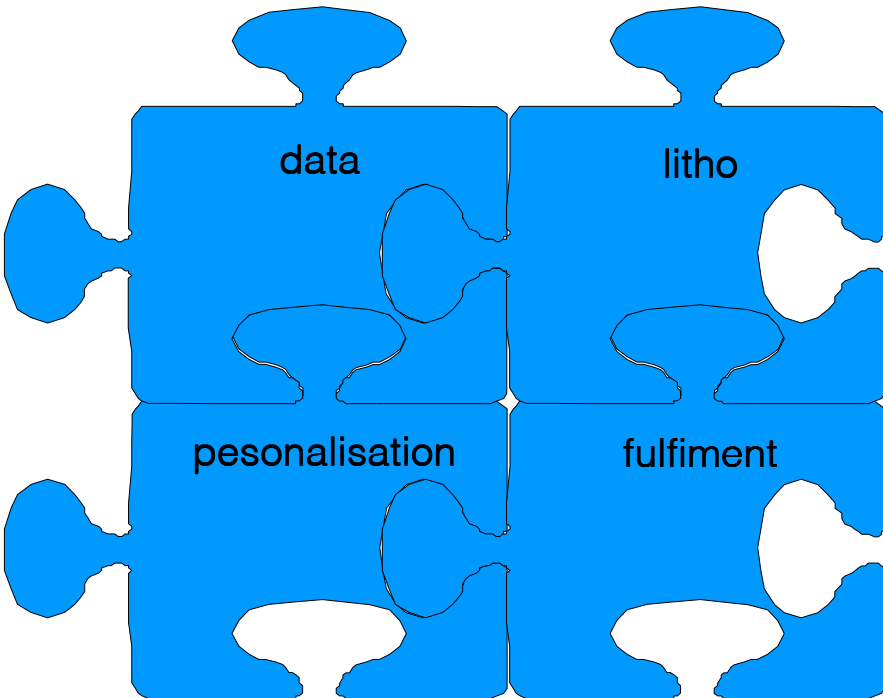

1 allum way, london n20 9ql
t: +44 208 492 5858
f: +44 208 492 5828

email: info@thedmpm.biz
web: www.thedmpm.biz